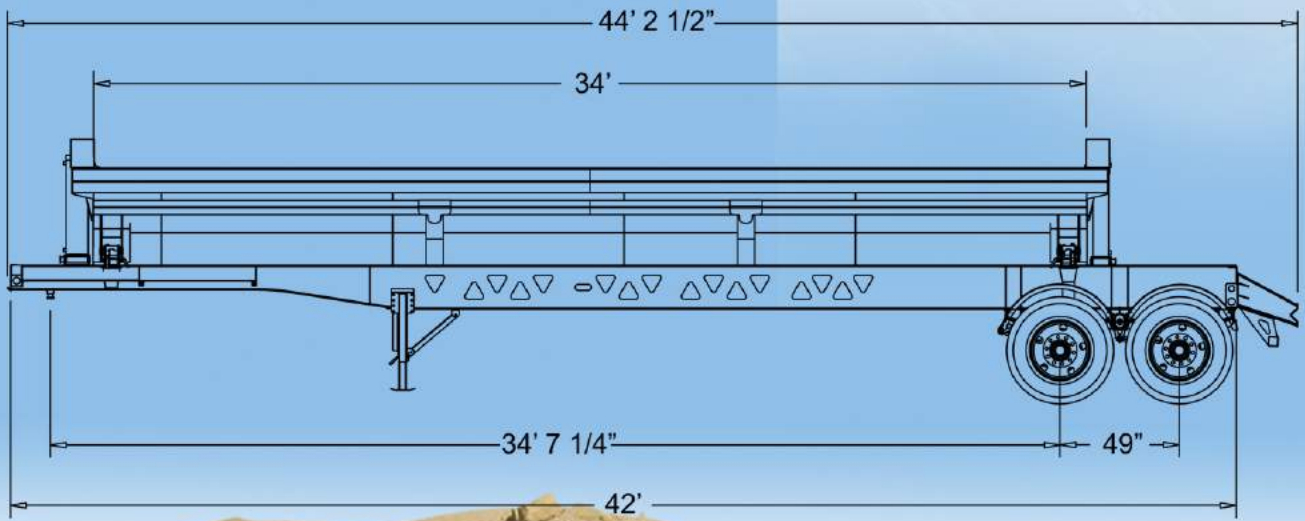

TW2000 TW3000

TWO WAY SIDE DUMP

MIDLAND...ALWAYS YOUR BETTER INVESTMENT

TW2000 TW3000

TWO WAY SIDE DUMP

BETTER PAYLOAD
INDUSTRY LEADING DESIGN
STRUCTURAL INTEGRITY

STANDARD FEATURES

BODY

1/4" HX450 (or equivalent) Elliptical
Length: 34'
Heavy Duty Hinges (Greaseless "Service Free"
Pivot Bushings)

CHASSIS

King Pin Setting: 16"
Axle Track Width: 77" (wide track)
HD Poly Fenders

HOIST

8"/6" Cyl. **Industry Leading
Automatic Equalizer System**