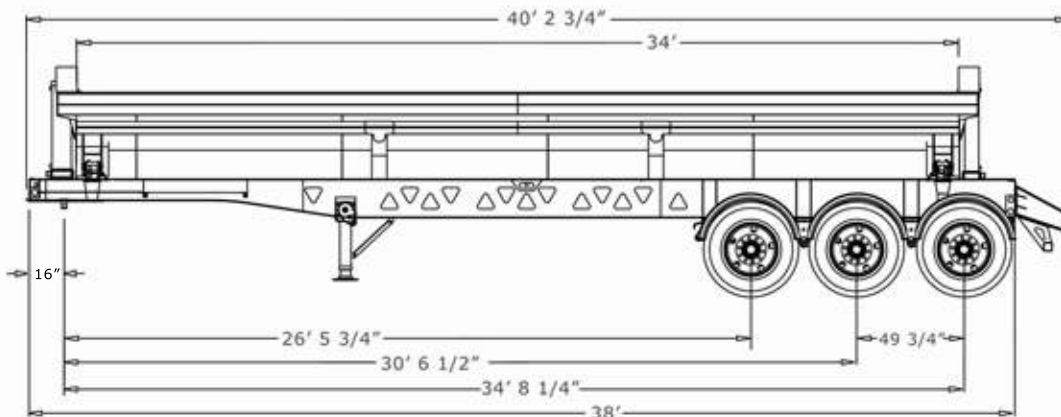

Heavy Duty Cylinder Mounting and
Tarp Bracket

We also manufacture
**END DUMPS / BOTTOM DUMPS
PUP TRAILERS / WAGONS**

The information, illustrations and specifications provided in this brochure are based on our latest product information at time of publication. To ensure continuous product improvements, Midland Manufacturing reserves the right to make changes at any time to products described and/or illustrated herein without notice or liability.